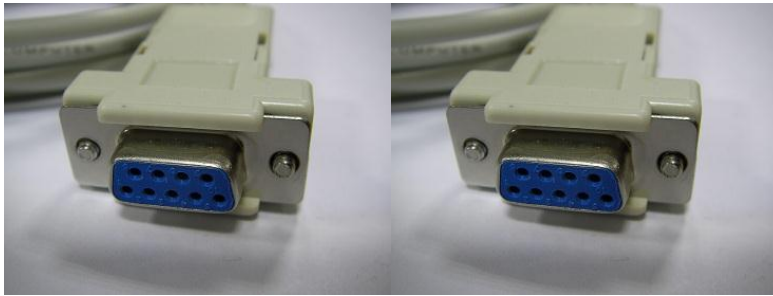

Кабель интерфейсный DB9F – DB9F (pin- to –pin) COM- COM

Кабель интерфейсный DB9F – DB9F (pin- to –pin) COM- COM

RoHS Compliance

△					Third Angle Projection	MODEL NAME:			
△						DRAWING NO.			
△						CODE NO.			
△						PATH:			
MATERIAL		APPROVED SIGNATURES	DRAWN BY	CHECKED BY	APPROVED BY	UNIT	m/m	SCALE	1 / 1
FINISHING						Corporate TRIMMER www.trimmer.ru			
TOLERANCES									
VERSION									