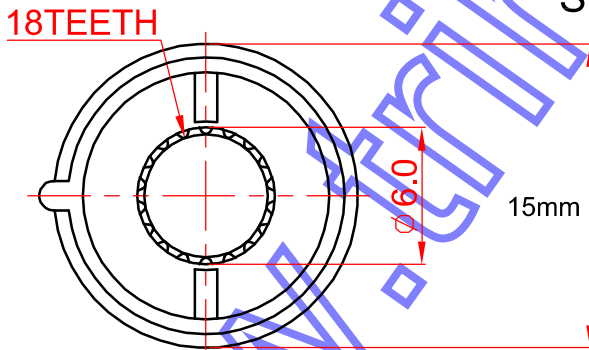

SEC.A-A

MODEL NAME	INDICATOR LINE COLOR
RR4855W	WHITE

tel +7-812-647-00-48

**RoHS Compliance**

MODEL NAME:	RR4855W
DRAWING NO.	
CODE NO.	
PATH:	

△					Third Angle Projection
△					
△					
△					

MATERIAL	APPROVED SIGNATURES	DRAWN BY	CHECKED BY	APPROVED BY	UNIT	m/m	SCALE	1 / 1
FINISHING					Corporate TRIMMER www.trimmer.ru			
TOLERANCES								
VERSION								