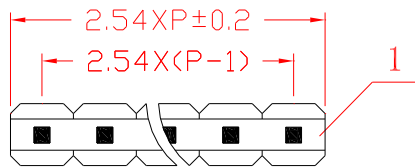

PLS-30

Однорядные вилки на 30 контактов .

Шаг контактов 2.54 мм.

RoHS Compliance

Third Angle Projection				MODEL NAME: PLS-30				
Third Angle Projection				DRAWING NO.				
Third Angle Projection				CODE NO.				
Third Angle Projection				PATH:				
MATERIAL	APPROVED SIGNATURES	DRAWN BY	CHECKED BY	APPROVED BY	UNIT	m/m	SCALE	1 / 1
FINISHING					Corporate TRIMMER www.trimmer.ru			
TOLERANCES								
VERSION								