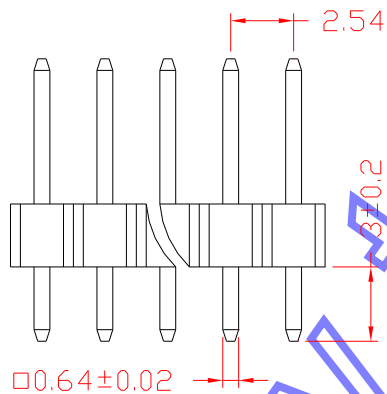

PLS-30

Однорядные вилки на 30 контактов .

Шаг контактов 2.54 мм.

RoHS Compliance

Third Angle Projection				MODEL NAME: PLS-30				
Third Angle Projection				DRAWING NO.				
Third Angle Projection				CODE NO.				
Third Angle Projection				PATH:				
MATERIAL	APPROVED SIGNATURES	DRAWN BY	CHECKED BY	APPROVED BY	UNIT	m/m	SCALE	1 / 1
FINISHING					Corporate TRIMMER www.trimmer.ru			
TOLERANCES								
VERSION								