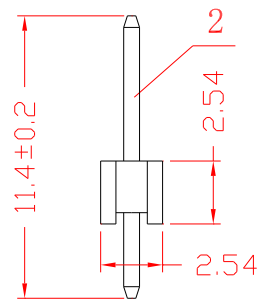

PLS-30

Однорядные вилки на 30 контактов .

Шаг контактов 2.54 мм.

RoHS Compliance

Third Angle Projection				MODEL NAME: PLS-30				
Third Angle Projection				DRAWING NO.				
Third Angle Projection				CODE NO.				
Third Angle Projection				PATH:				
MATERIAL	APPROVED SIGNATURES	DRAWN BY	CHECKED BY	APPROVED BY	UNIT	m/m	SCALE	1 / 1
FINISHING					Corporate TRIMMER www.trimmer.ru			
TOLERANCES								
VERSION								